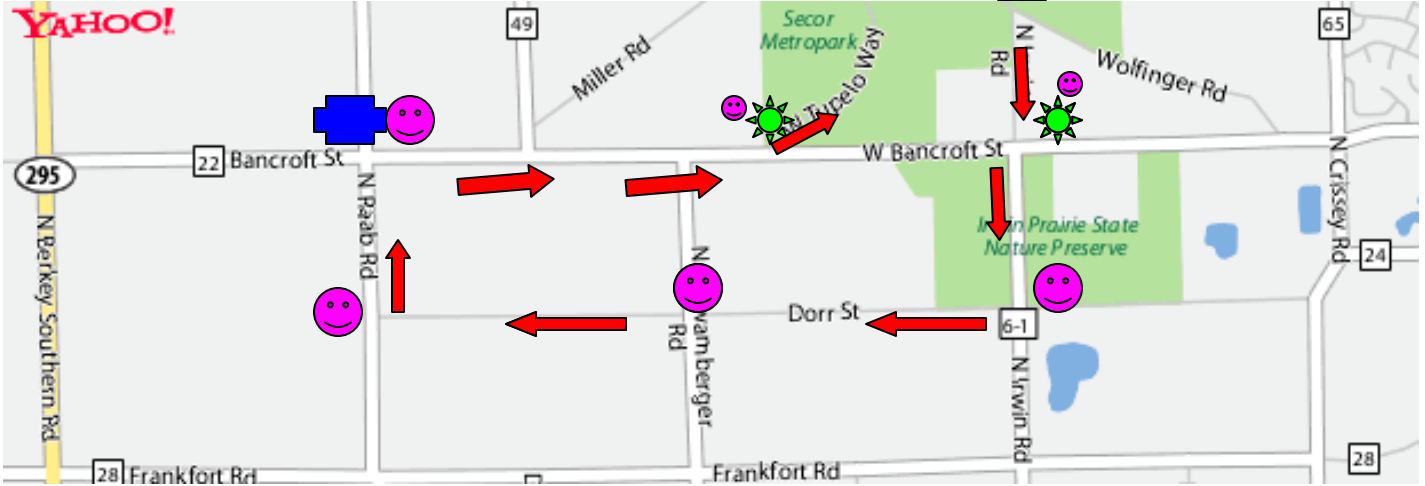

LONE OAK TRANSITION

MAP KEY:

 vol

 Sheriff

 EMS *** Lone Oak Parking Lot/Shelter not on map, but additional EMS unit there

 Direction of flow

Cyclists turn left out of Lone Oak onto Tupelo, turn right onto Wolfinger, then right again onto Irwin, crossing Bancroft St, then right onto Dorr, West on Dorr to Raab, right onto Raab, then right again onto Bancroft, then left back into the park via Tupelo.